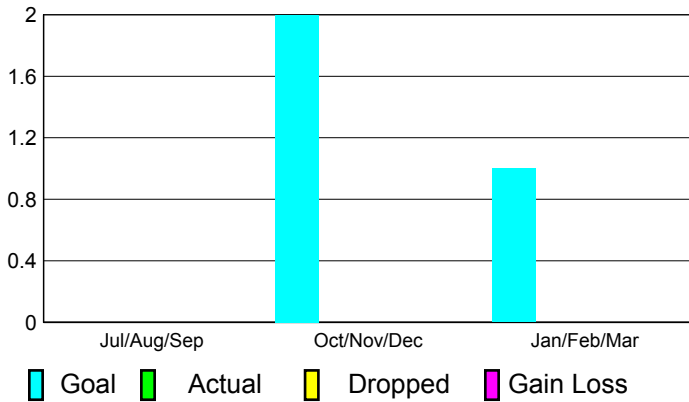

2010-2011 GMT Reports for District (or Undistricted) **District 305 S2**

GMT: VINOD KHANNA

Location: PAKISTAN

GMT CA: 6

CLUBS

**Club Results
2010-2011**

**Clubs
2009-2010**

Month	New Club Goal	Actual New Clubs	Actual Dropped Clubs	Gain/Loss of Clubs	Gain/Loss of Clubs
Jul/Aug/Sep	0	0	0	0	0
Oct/Nov/Dec	2	0	0	0	0
Jan/Feb/Mar	1	0	0	0	0
Totals	3	0	0	0	0

Club Results 2010-2011

Goal, New, Dropped, Gain/Loss

Comparison of Club Gain/Loss

Current Year Compared to the Previous Year

YTD Status Quo Clubs 2010-2011

Status Quo Clubs Compared to Status Quo Members

MEMBERSHIP