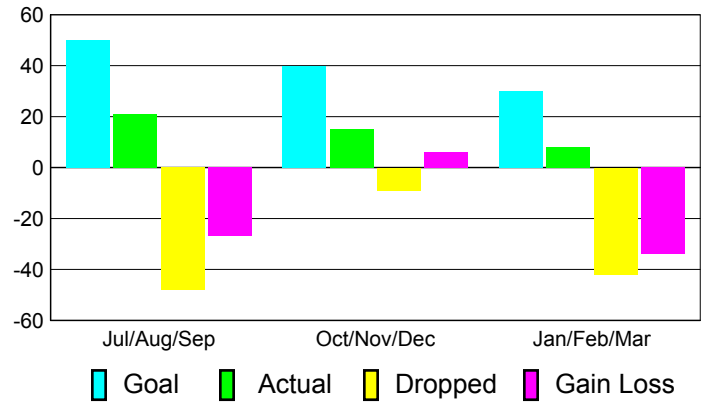

Membership Results 2010-2011

Goal, New, Dropped, Gain/Loss

Comparison of Membership Gain/Loss

Current Year Compared to the Previous Year