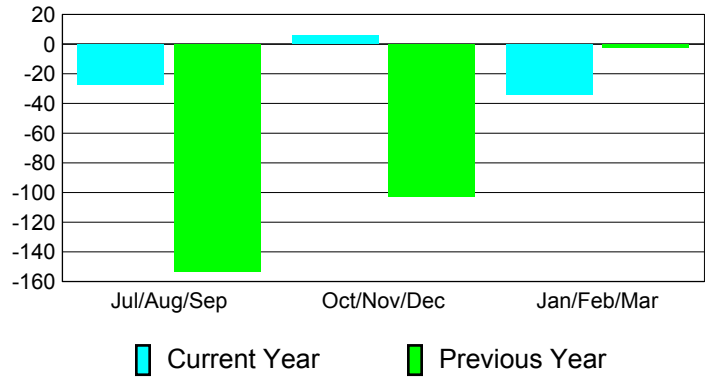

**Membership Results
2010-2011**

**Membership
2009-2010**

Month	Net Memb Goal	Actual New Memb	Actual Dropped Memb	Gain/Loss of Memb	Gain/Loss of Memb
Jul/Aug/Sep	50	21	-48	-27	-153
Oct/Nov/Dec	40	15	-9	6	-103
Jan/Feb/Mar	30	8	-42	-34	-2
Totals	120	44	-99	-55	-258

Membership Results 2010-2011

Goal, New, Dropped, Gain/Loss

Comparison of Membership Gain/Loss

Current Year Compared to the Previous Year

Gender Comparison 2010-2011

Jul/Aug/Sep

Oct/Nov/Dec

Jan/Feb/Mar